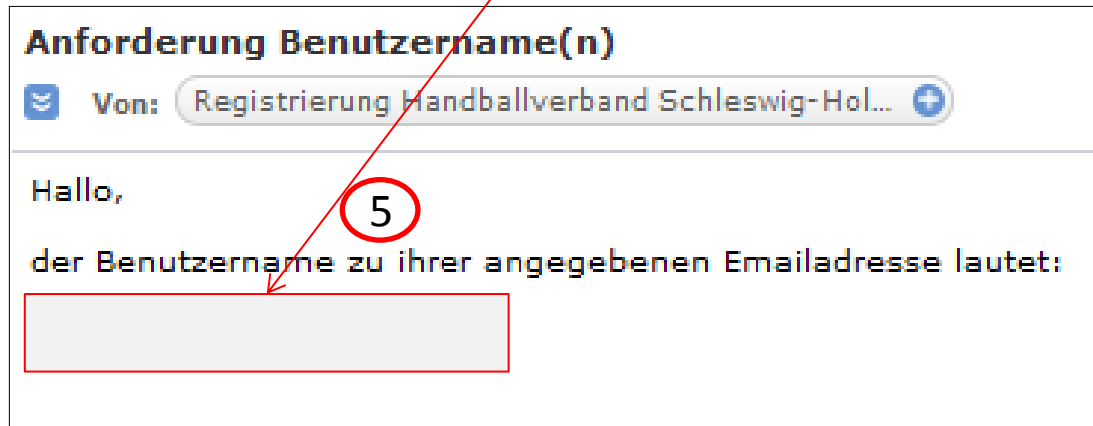

Anmeldung im Phoenix II

Sie erhalten eine E-Mail mit Ihrem Benutzernamen: